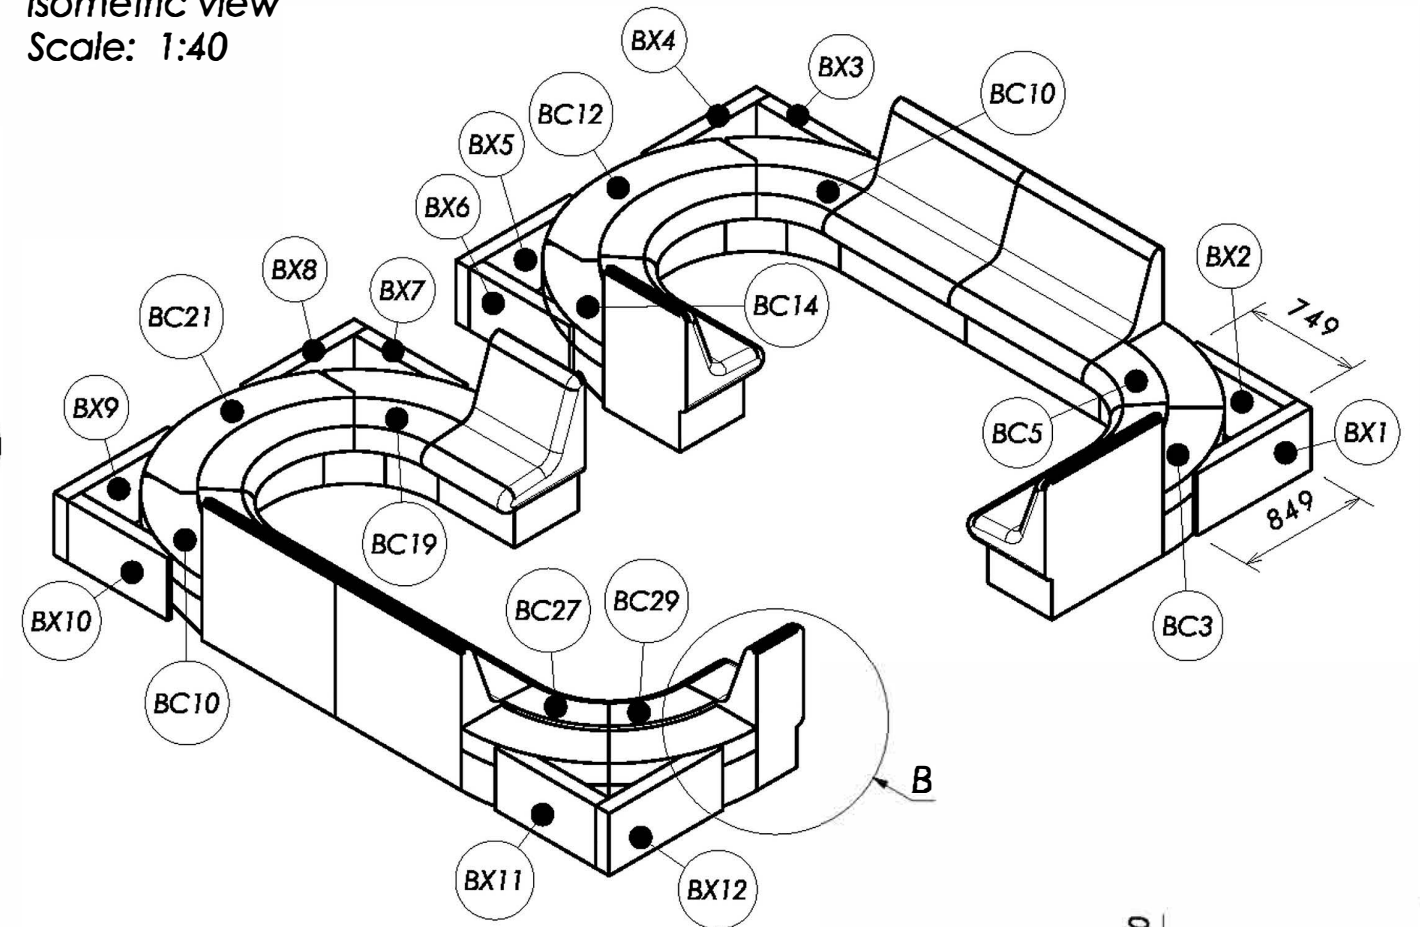

BENCHES 2

Top view
Scale: 1:30

Isometric view
Scale: 1:40

Detail B
Scale: 1:20

Este dibujo es propiedad de Enterprise products services & elements, S.L. no puede ser transferido sin acuerdo por escrito.

Drafted by:	Date	PROJECT			
Checked by:	Date	FORM A3	REFERENCE	CODE -	REV -
Designed by:	Date	SCALE	WEIGHT	Present.	