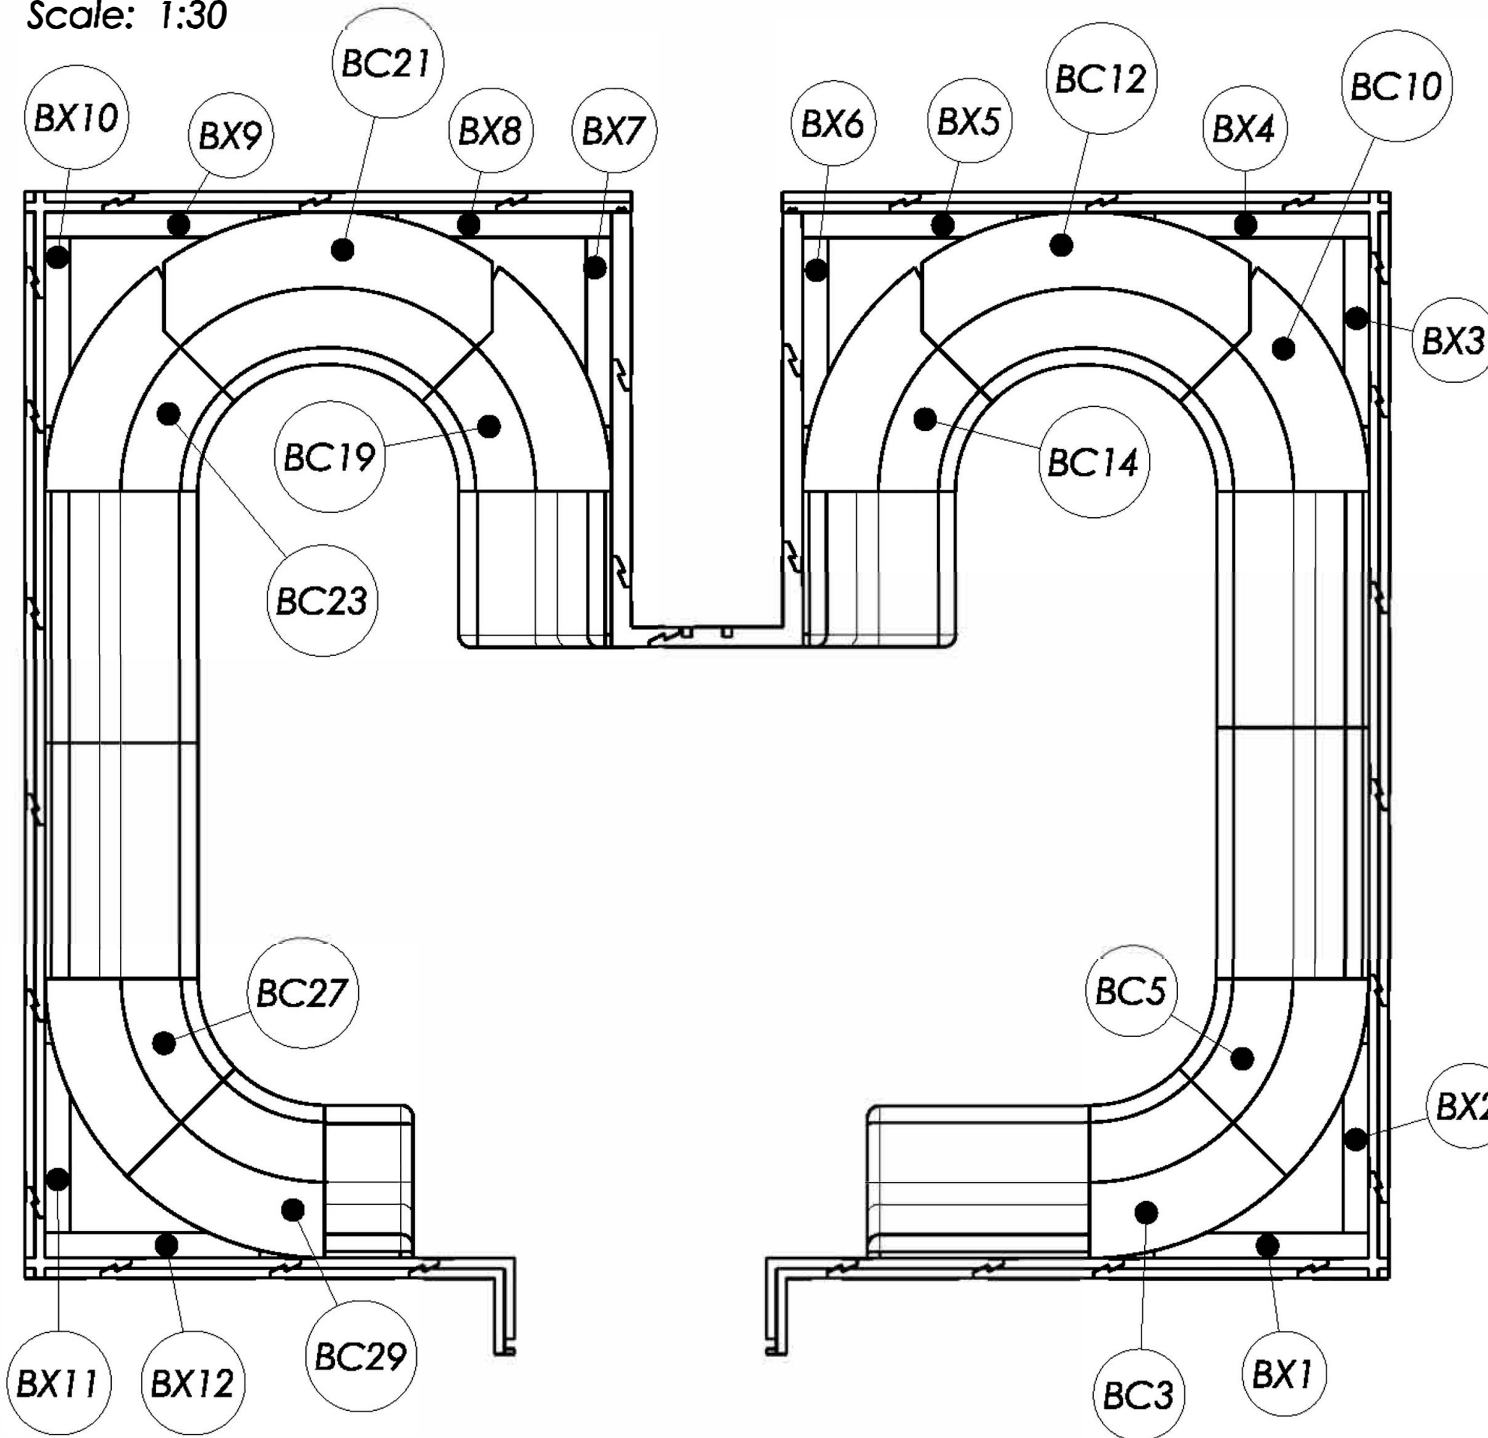

BENCHES 2

Top view
Scale: 1:30

Isometric view
Scale: 1:40

Detail B
Scale: 1:20

Este dibujo es propiedad de Enterprise products services & elements, S.L. no puede ser transferido sin acuerdo por escrito.

Drafted by:	Date	PROJECT			
Checked by:	Date	FORM A3	REFERENCE	CODE -	REV -
Designed by:	Date	SCALE	WEIGHT	Present.	