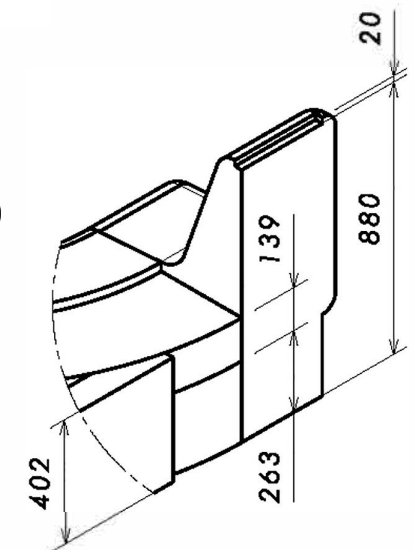

BENCHES 2

Top view
Scale: 1:30

Isometric view
Scale: 1:40

Detail B
Scale: 1:20

Este dibujo es propiedad de Enterprise products services & elements, S.L. no puede ser transferido sin acuerdo por escrito.

Drafted by:	Date	PROJECT			
Checked by:	Date	FORM A3	REFERENCE	CODE -	REV -
Designed by:	Date	SCALE	WEIGHT	Present.	